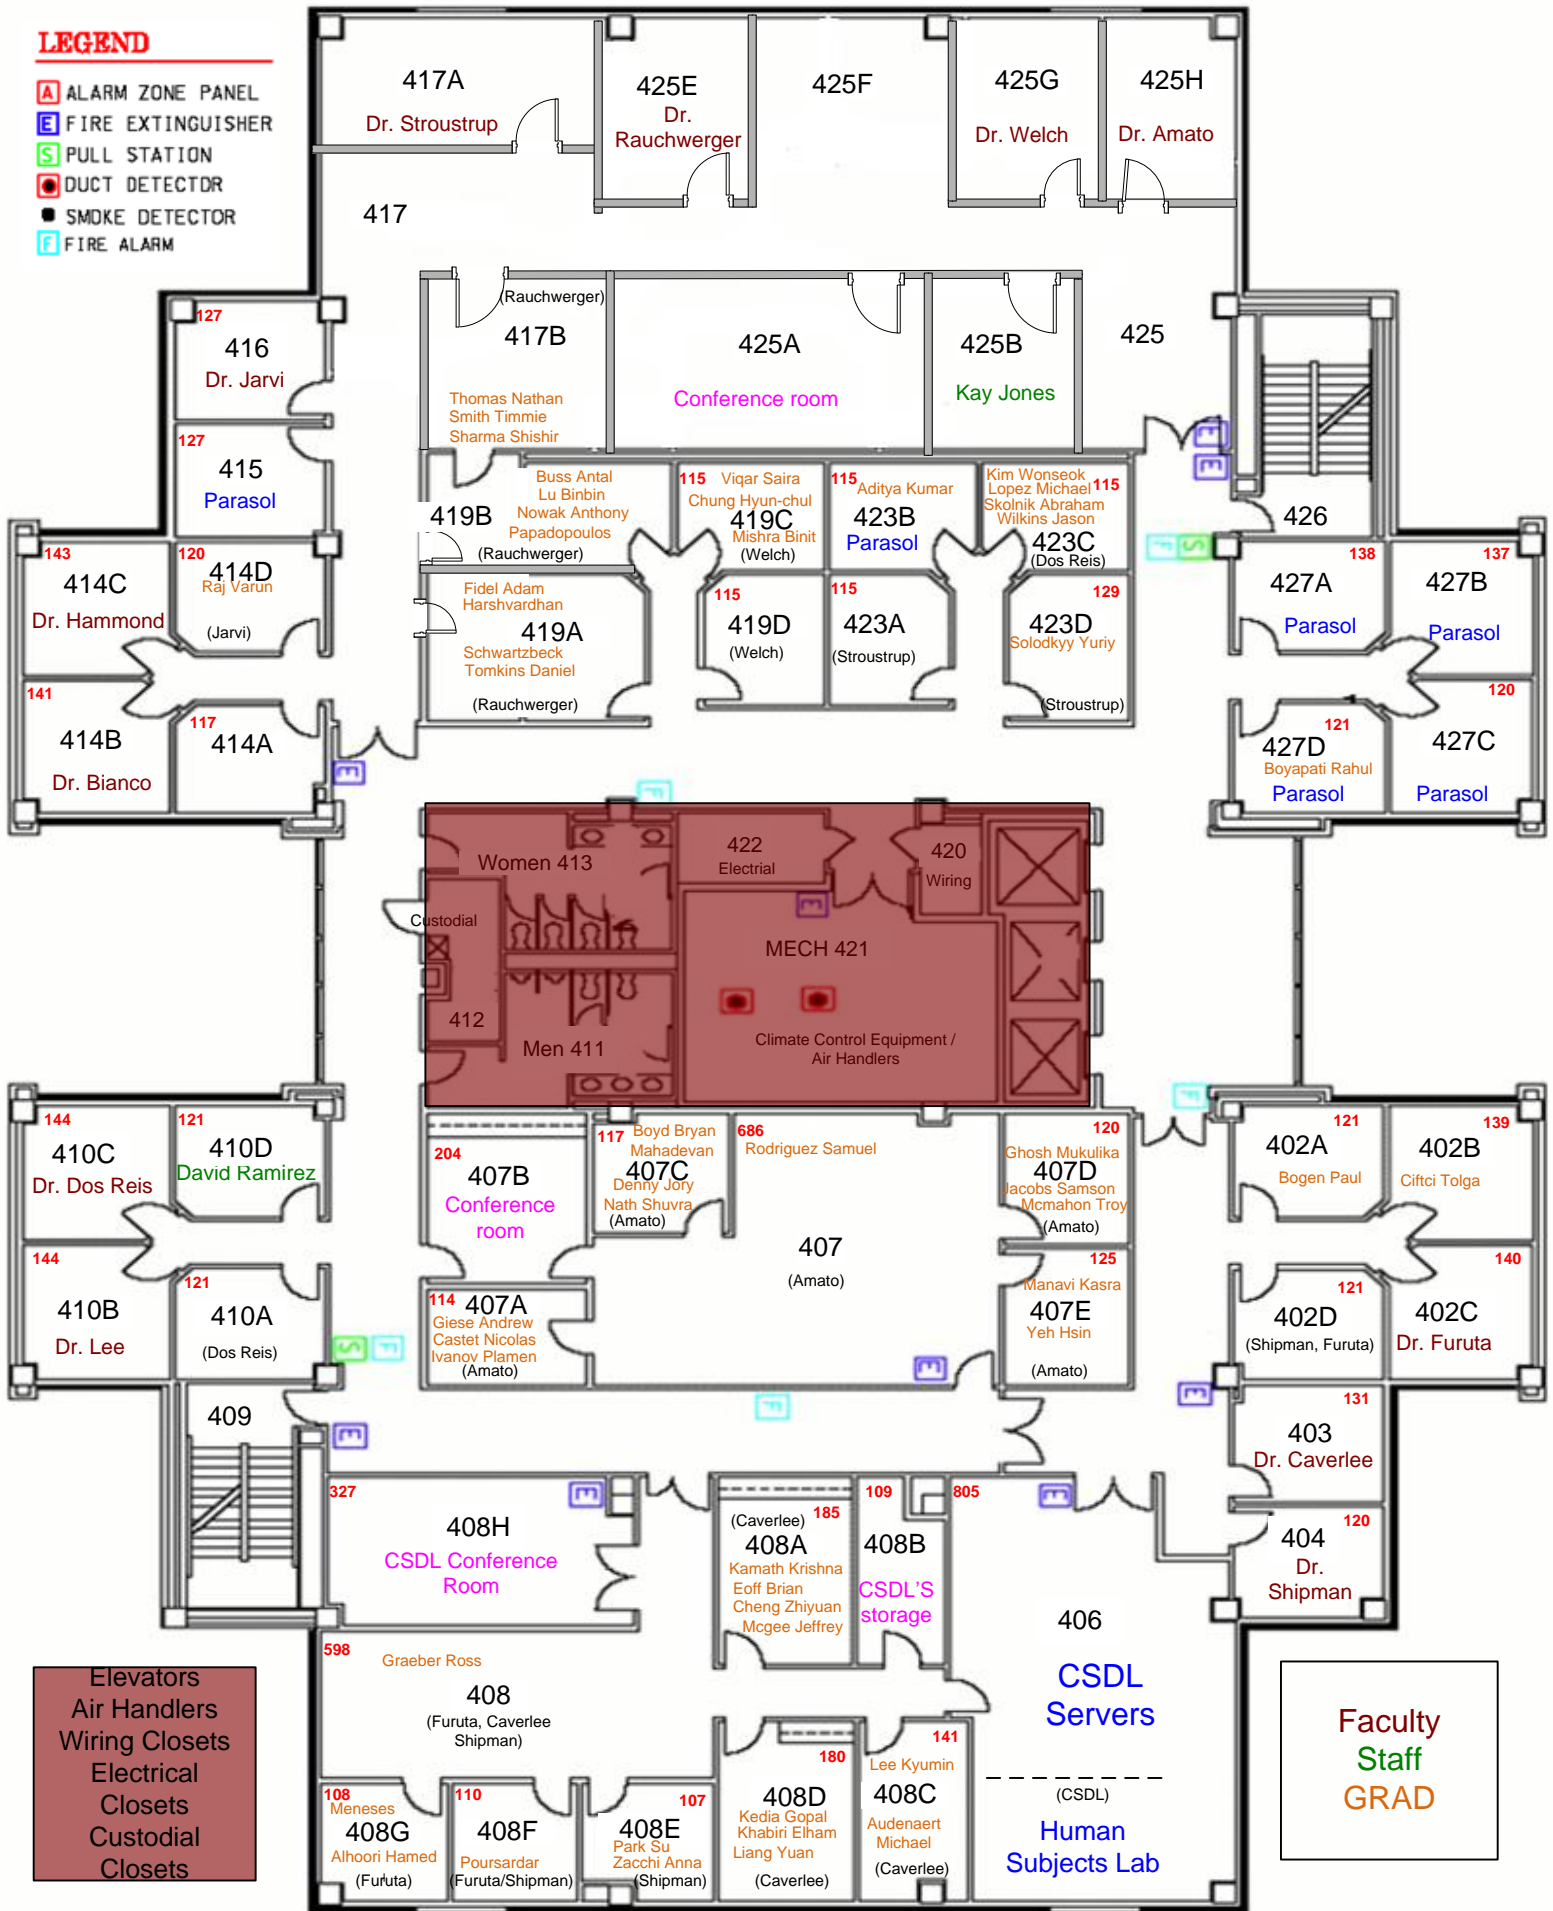

LEGEND

- A ALARM ZONE PANEL
- E FIRE EXTINGUISHER
- S PULL STATION
- DUCT DETECTOR
- SMOKE DETECTOR
- F FIRE ALARM

CSE owned space and class rooms

Elevators
Air Handlers
Wiring Closets
Electrical Closets
Custodial Closets

H.R. Bright Building – 1st Floor

LEGEND

- A ALARM ZONE PANEL
- E FIRE EXTINGUISHER
- S PULL STATION
- D DUCT DETECTOR
- SMOKE DETECTOR
- F FIRE ALARM

Elevators
Air Handlers
Wiring Closets
Electrical Closets
Custodial Closets

Faculty Staff
GRAD

H.R. Bright Building – 2nd Floor

LEGEND

- A ALARM ZONE PANEL
- E FIRE EXTINGUISHER
- S PULL STATION
- D DUCT DETECTOR
- M SMOKE DETECTOR
- F FIRE ALARM

Elevators
Air Handlers
Wiring Closets
Electrical Closets
Custodial Closets