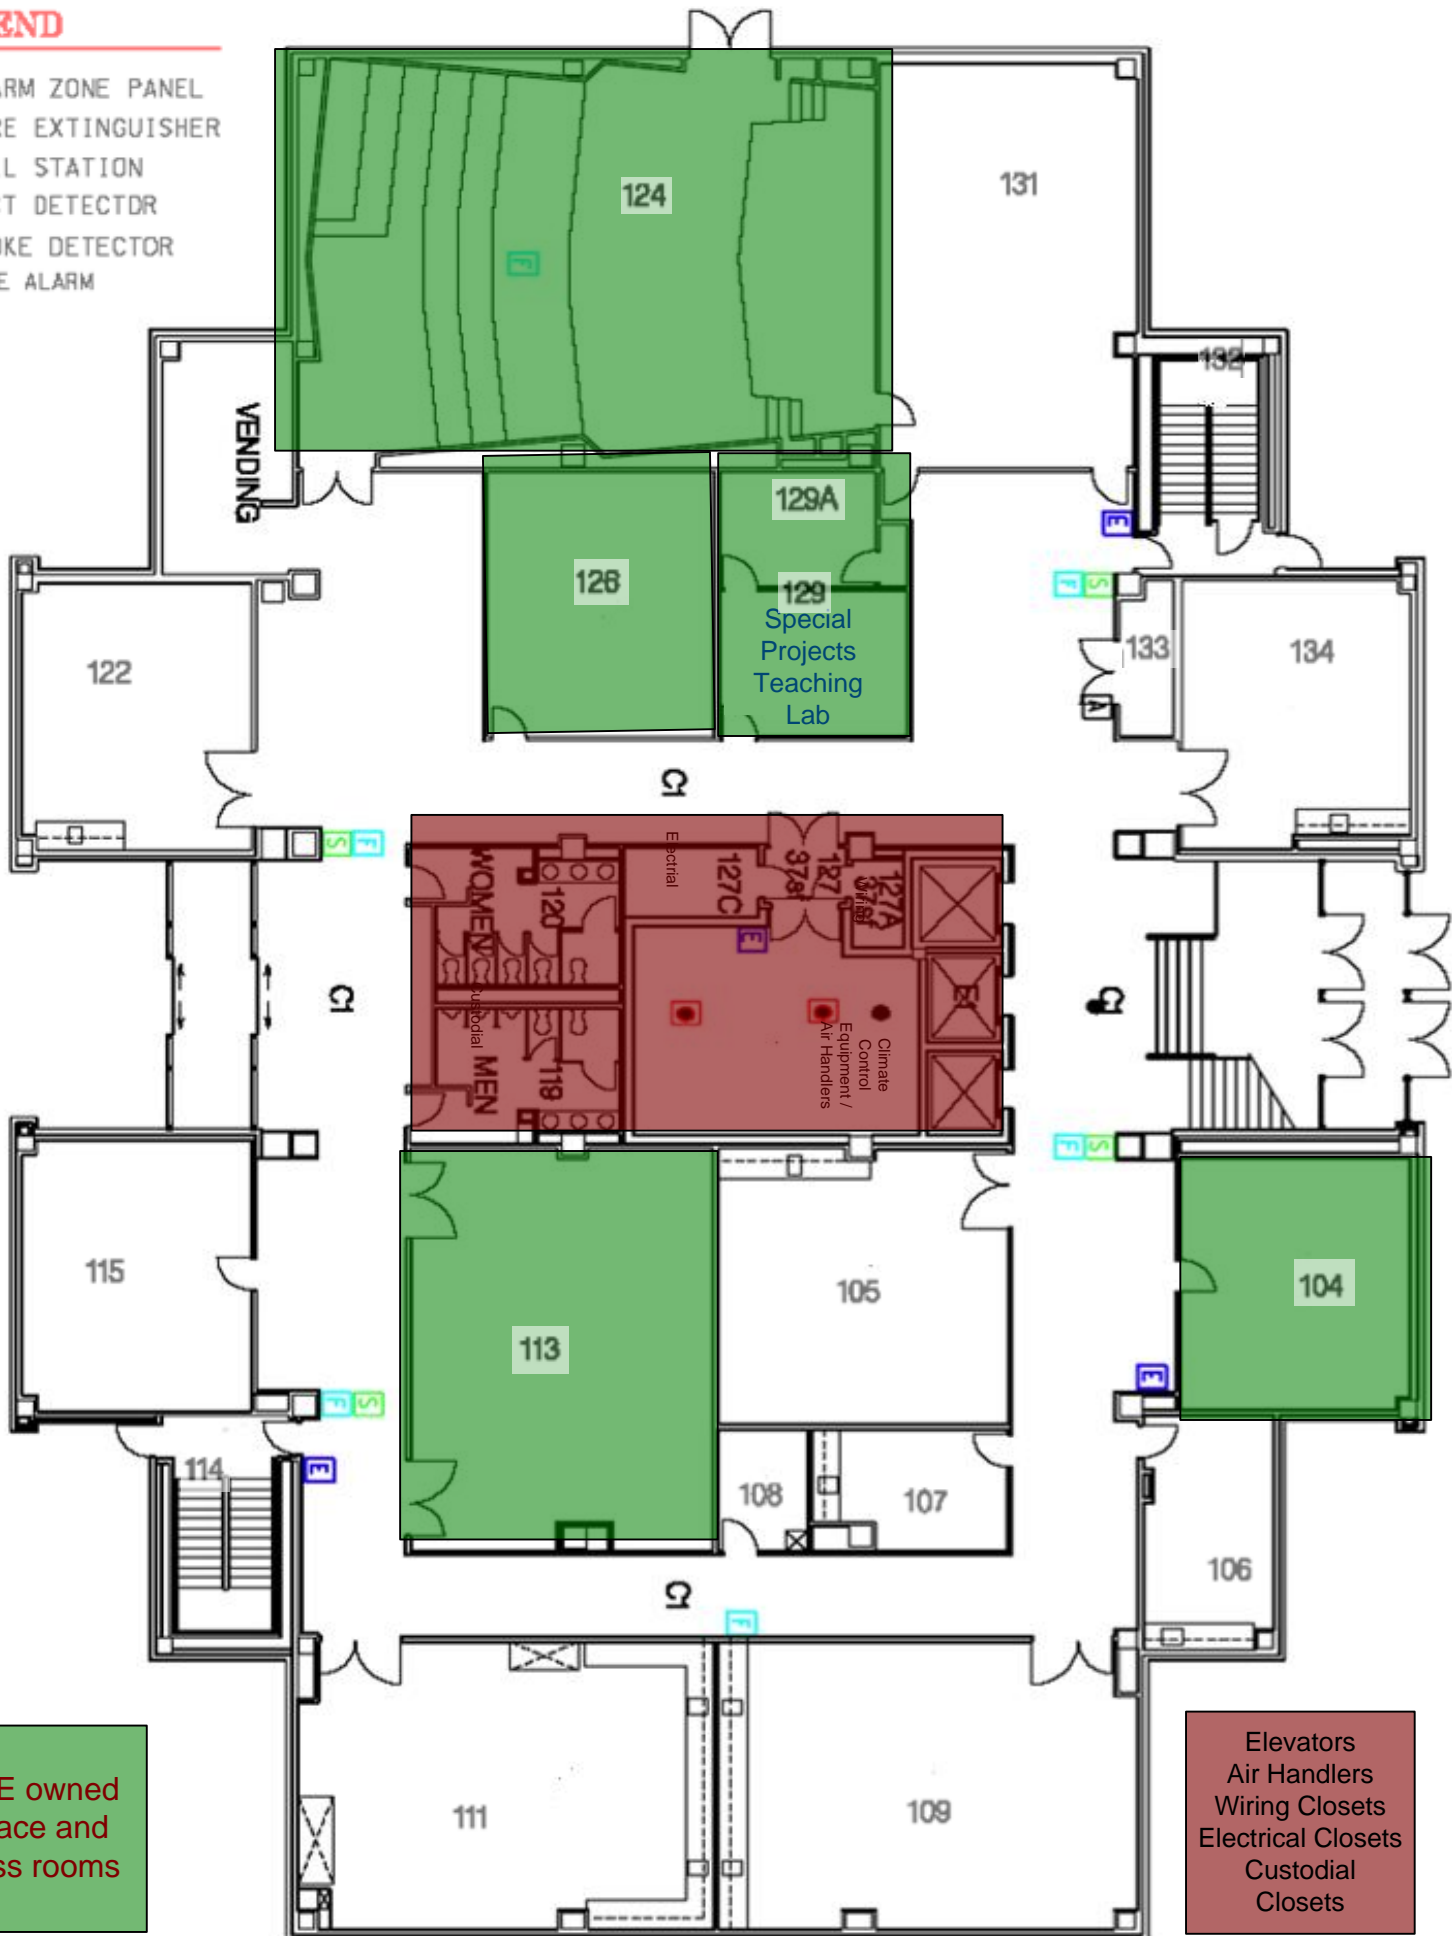

LEGEND

- A ALARM ZONE PANEL
- E FIRE EXTINGUISHER
- S PULL STATION
- DUCT DETECTOR
- SMOKE DETECTOR
- F FIRE ALARM

CSE owned space and class rooms

Elevators
Air Handlers
Wiring Closets
Electrical Closets
Custodial Closets

H.R. Bright Building – 1st Floor

LEGEND

- A ALARM ZONE PANEL
- E FIRE EXTINGUISHER
- S PULL STATION
- D DUCT DETECTOR
- SMOKE DETECTOR
- F FIRE ALARM

Elevators
Air Handlers
Wiring Closets
Electrical Closets
Custodial Closets