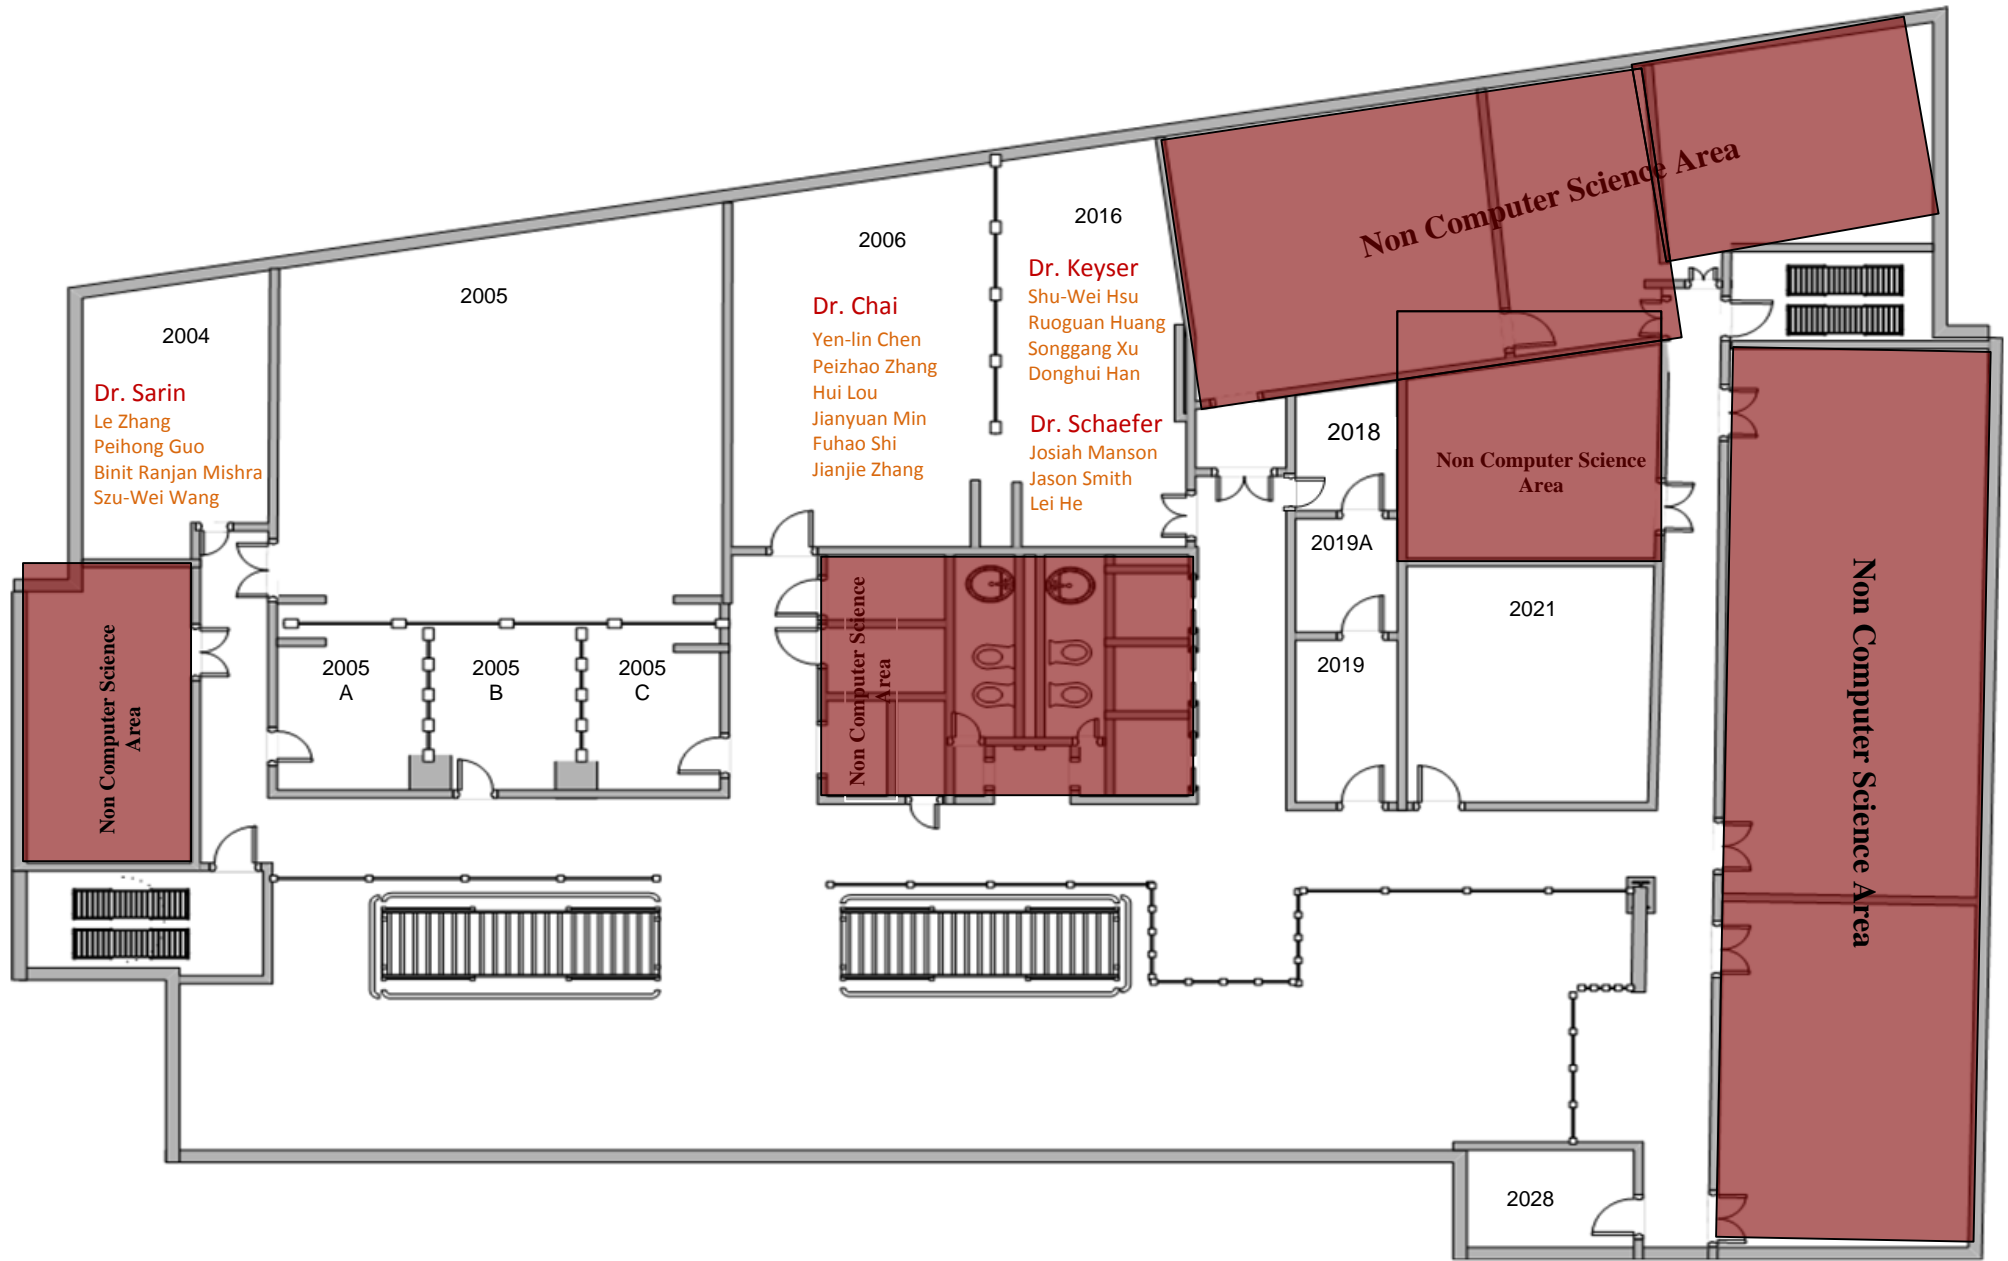

LEGEND

- A ALARM ZONE PANEL
- E FIRE EXTINGUISHER
- S PULL STATION
- D DUCT DETECTOR
- SMOKE DETECTOR
- F FIRE ALARM

Reed McDonald 2nd Floor

Faculty
Staff
GRAD

- Elevators
- Air Handlers
- Wiring Closets
- Electrical Closets
- Custodial Closets

Teague Building 2nd Floor

- Faculty
- Staff
- GRAD

- Elevators
- Air Handlers
- Wiring Closets
- Electrical Closets
- Custodial Closets

Teague Building 3rd Floor

- Faculty
- Staff
- GRAD

- Elevators
- Air Handlers
- Wiring Closets
- Electrical Closets
- Custodial Closets