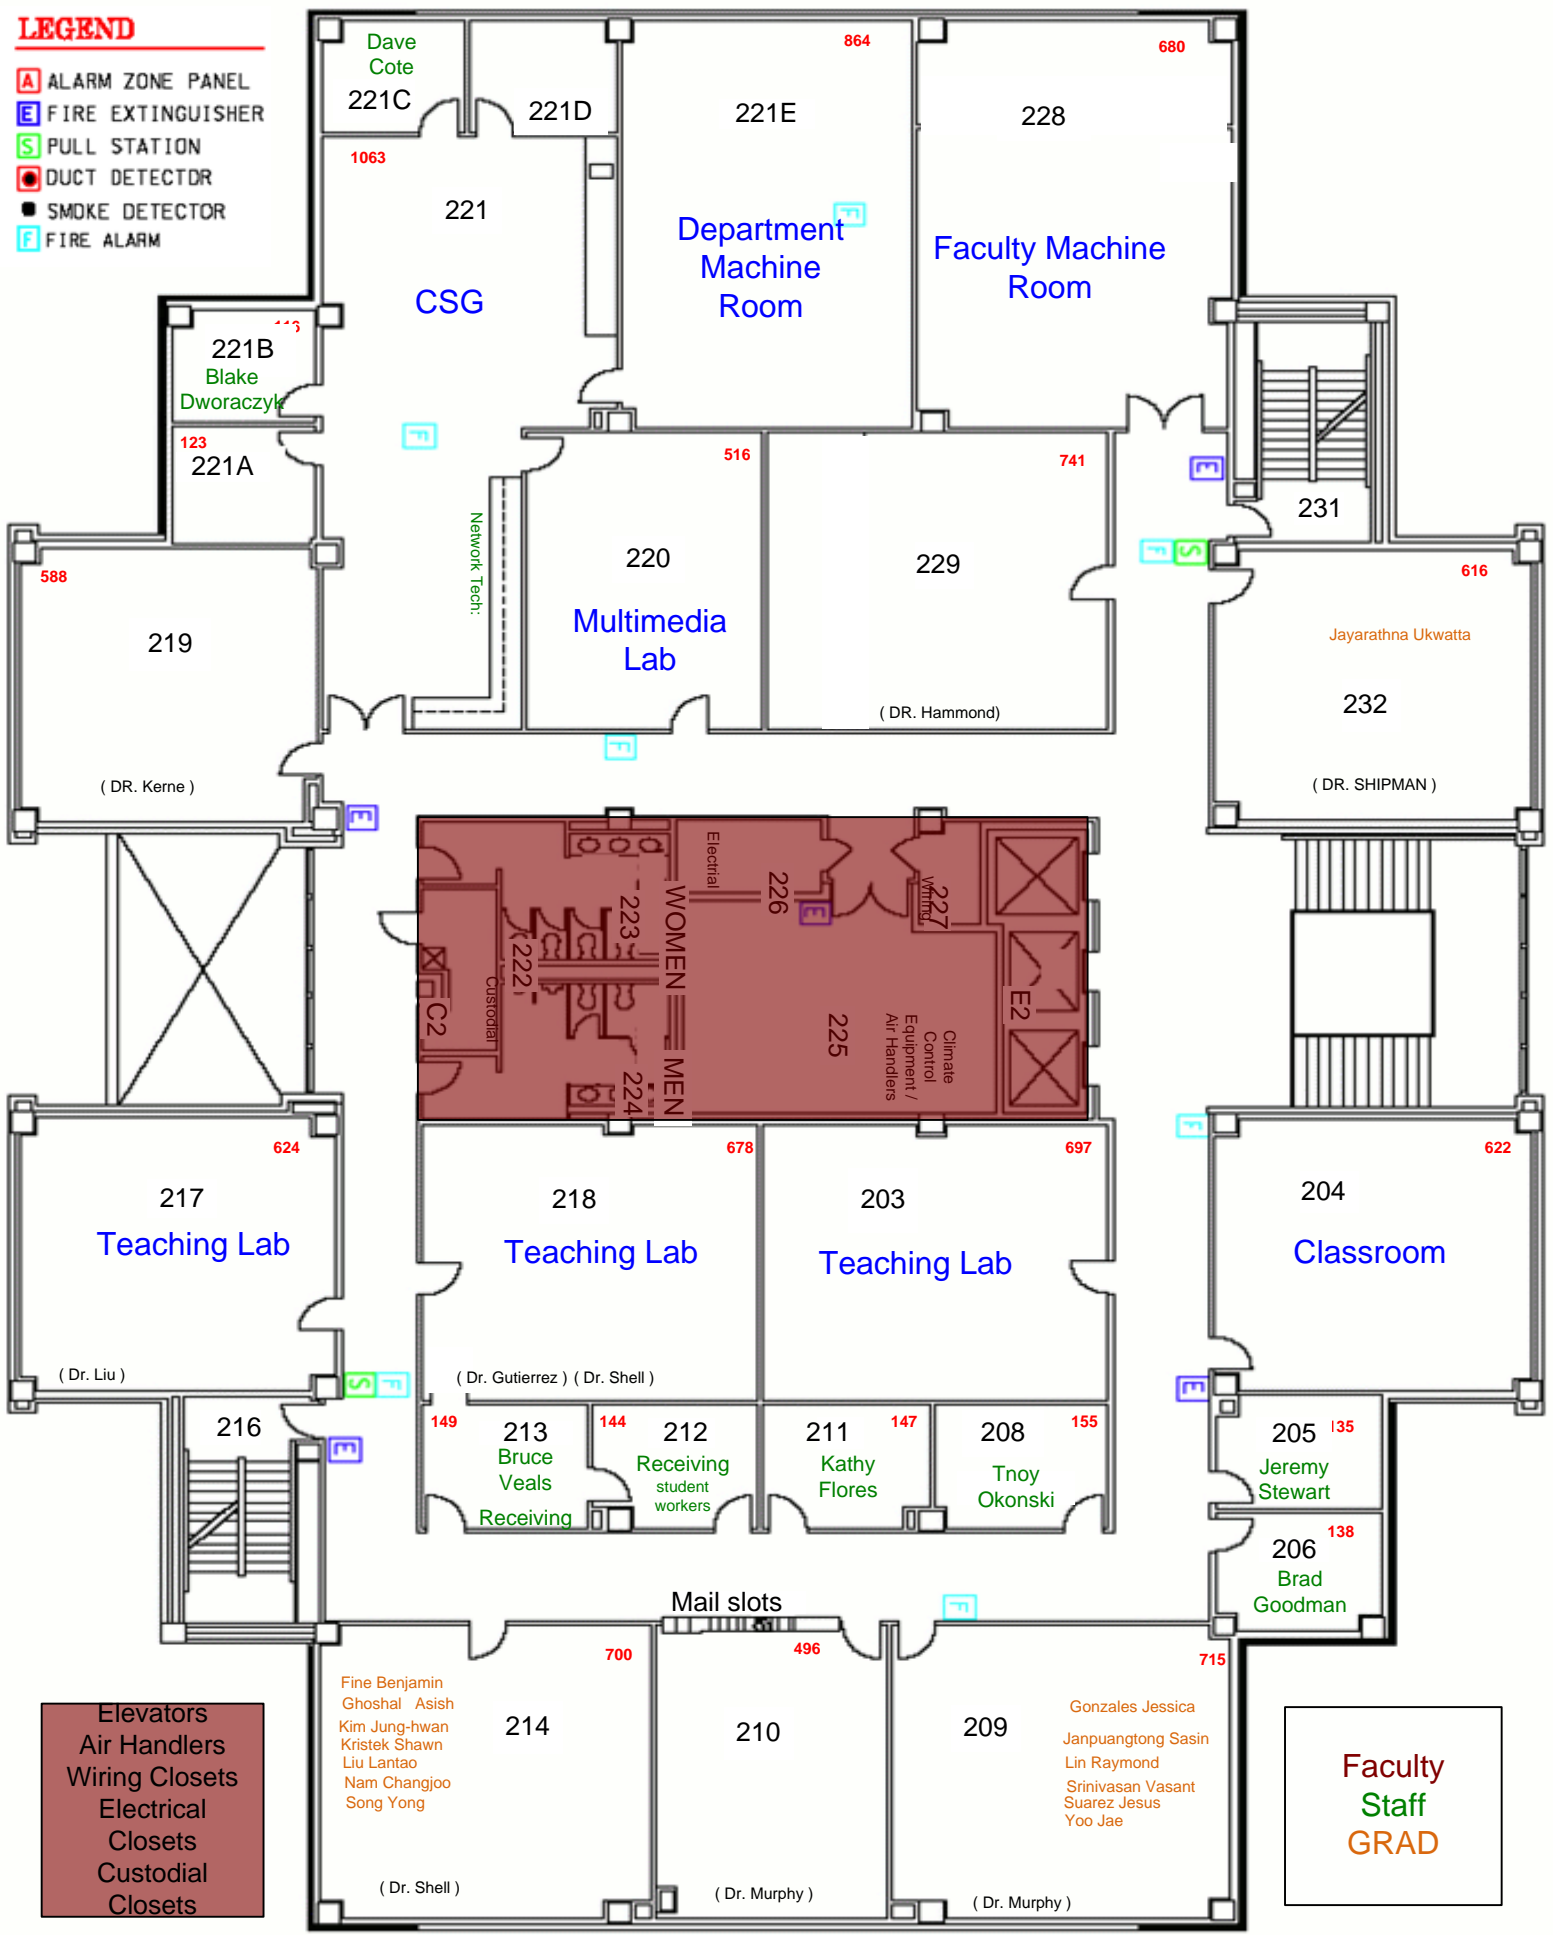

LEGEND

- A ALARM ZONE PANEL
- E FIRE EXTINGUISHER
- S PULL STATION
- DUCT DETECTOR
- SMOKE DETECTOR
- F FIRE ALARM

CSE owned space and class rooms

Elevators
Air Handlers
Wiring Closets
Electrical Closets
Custodial Closets

H.R. Bright Building – 1st Floor

LEGEND

- A ALARM ZONE PANEL
- E FIRE EXTINGUISHER
- S PULL STATION
- D DUCT DETECTOR
- SMOKE DETECTOR
- F FIRE ALARM

Elevators
Air Handlers
Wiring Closets
Electrical Closets
Custodial Closets