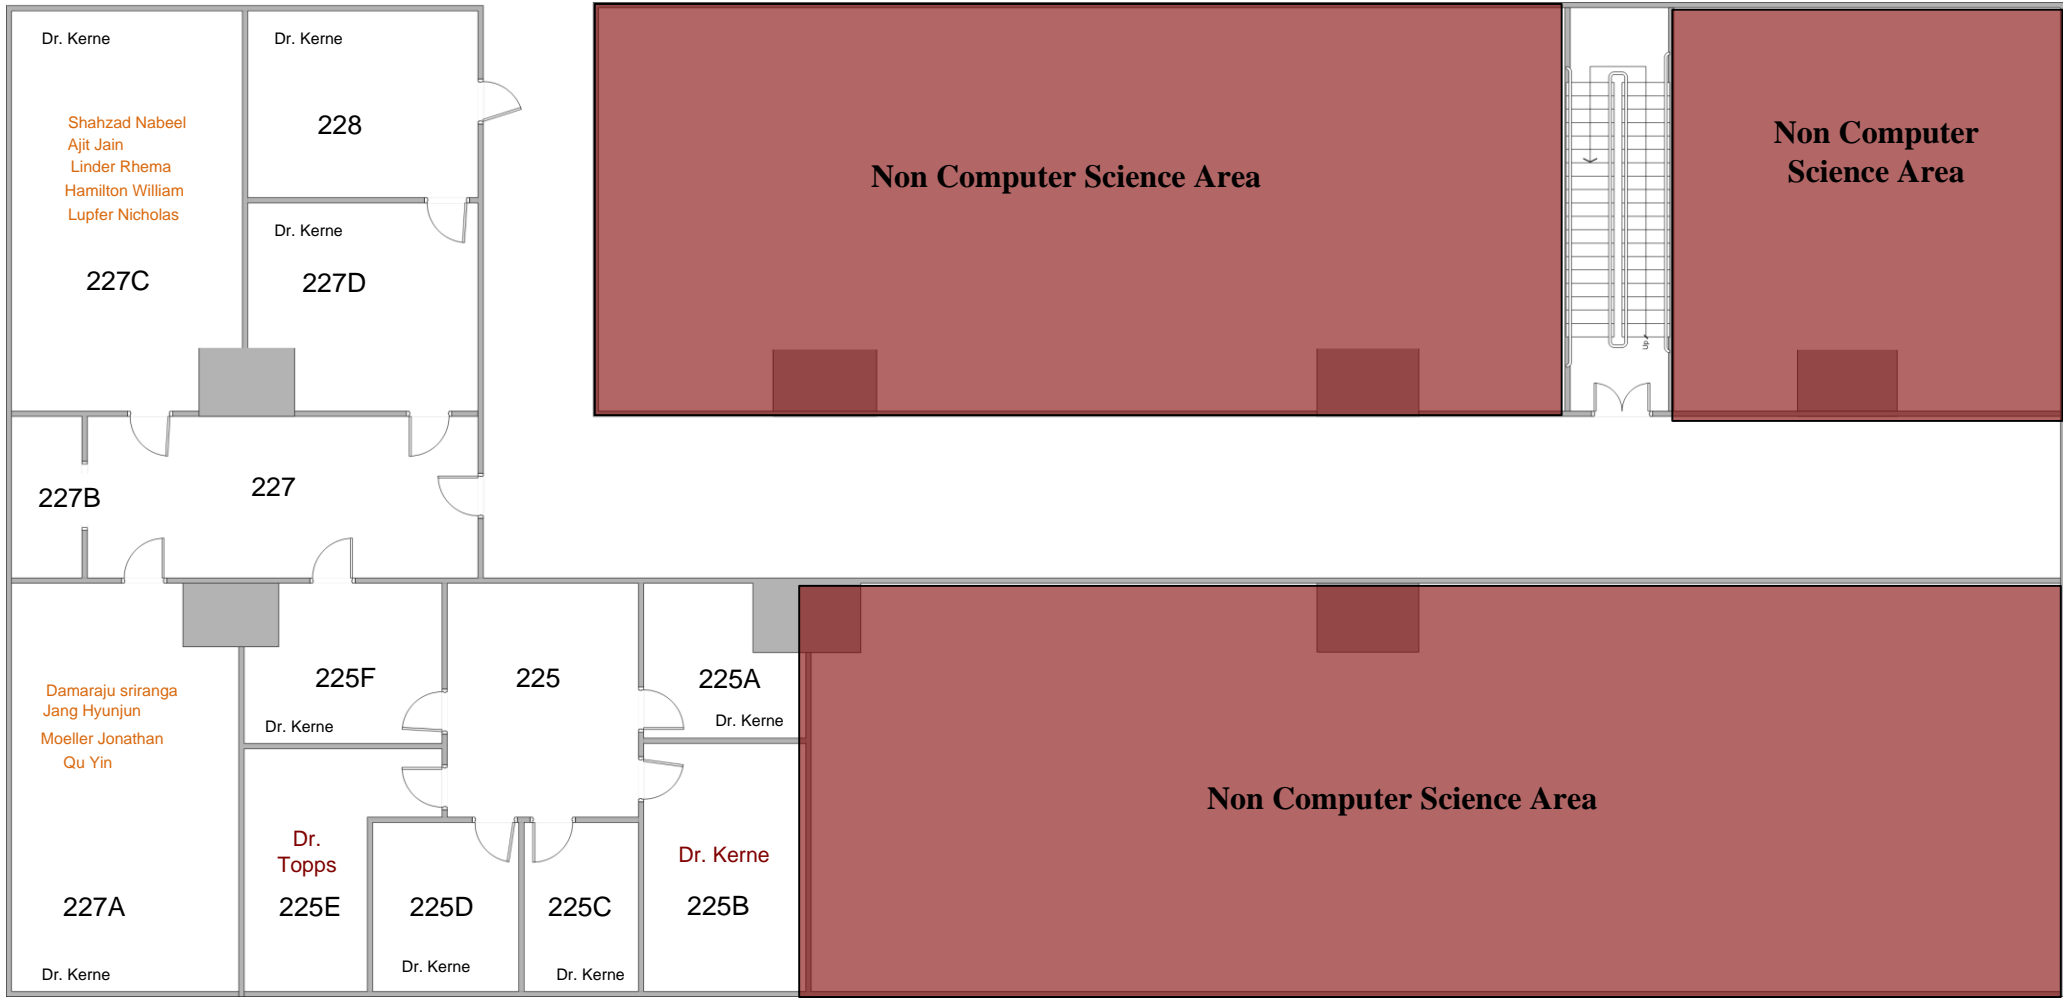

- Elevators
- Air Handlers
- Wiring Closets
- Electrical Closets
- Custodial Closets

Teague Building 2nd Floor

- Faculty
- Staff
- GRAD