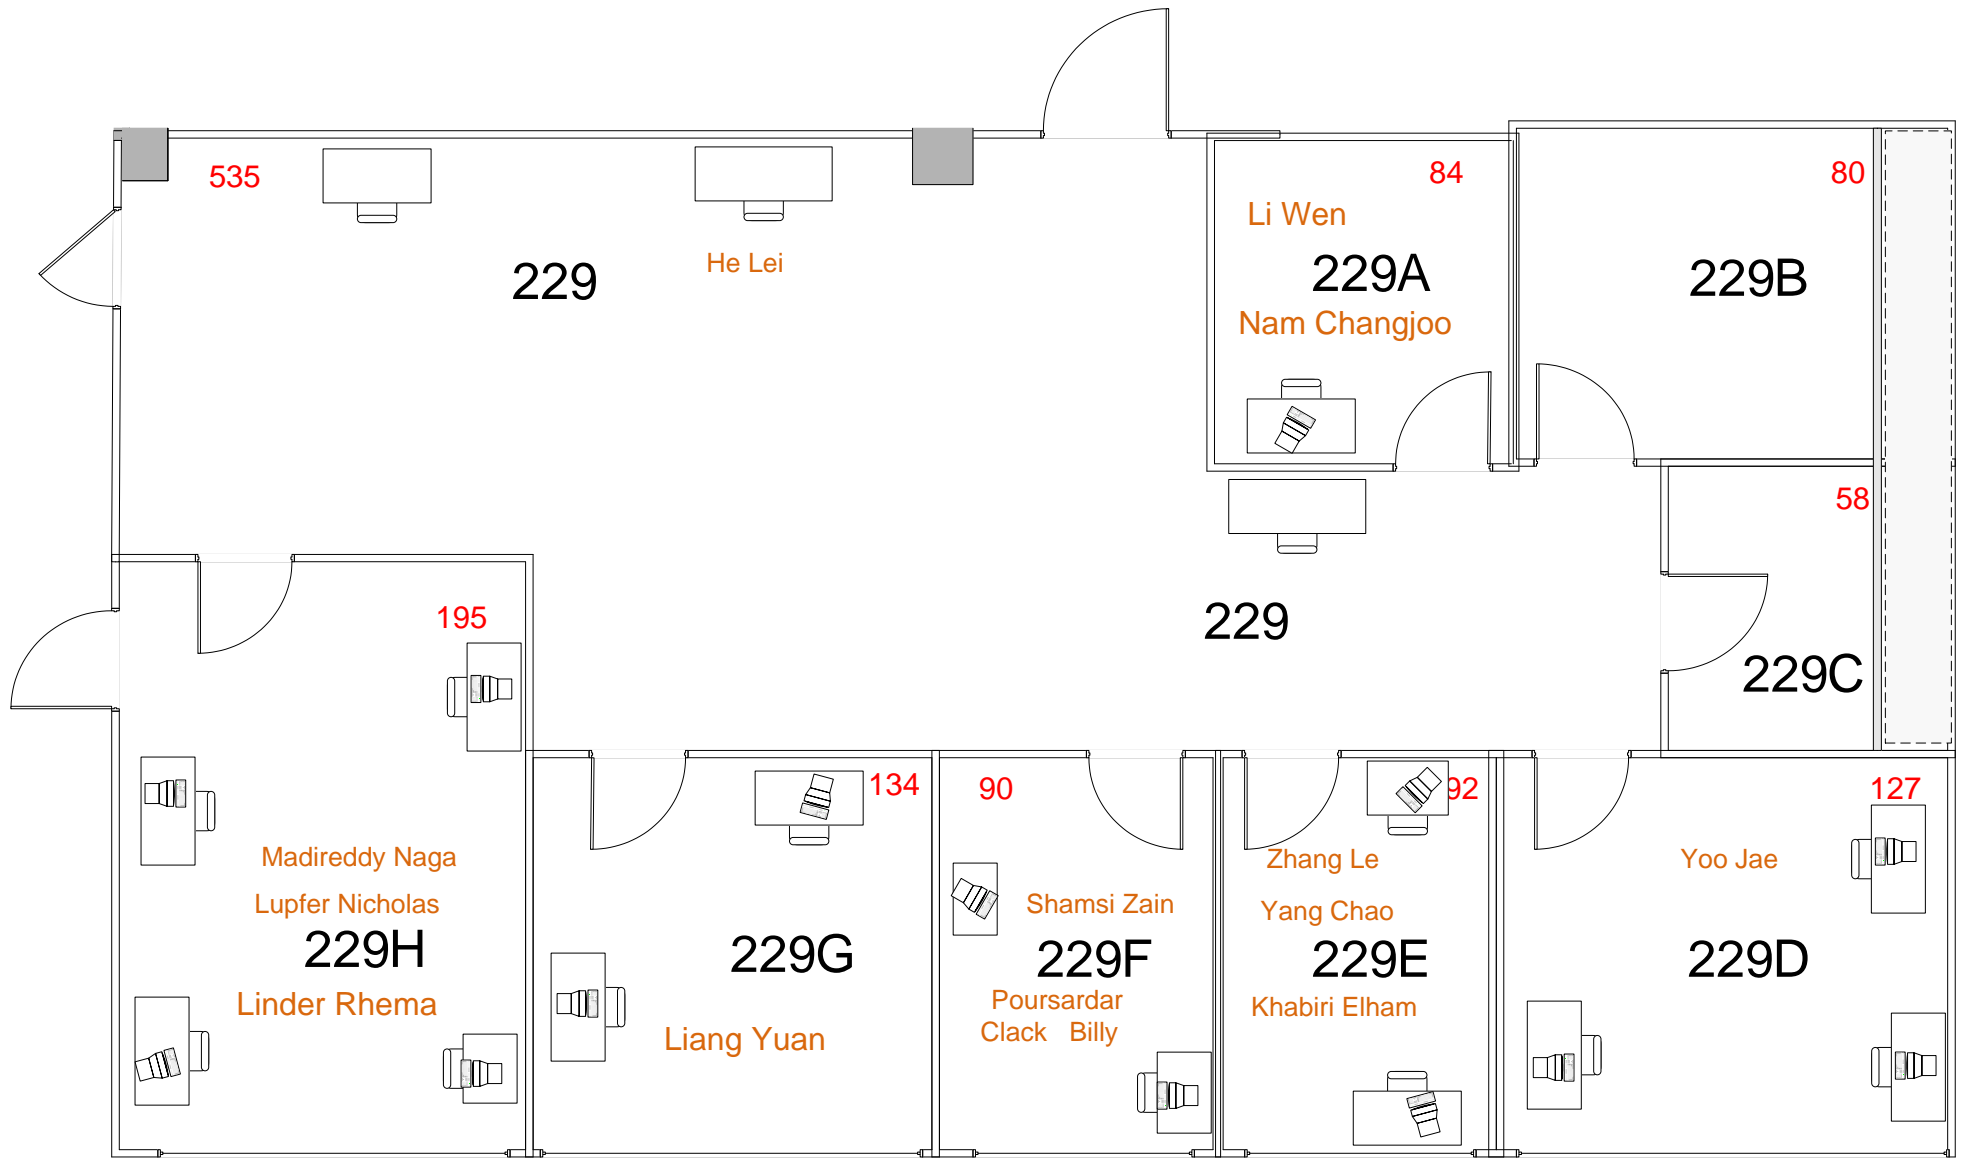

Faculty Staff
GRAD

H.R. Bright Building – 4th Floor

LEGEND

- A ALARM ZONE PANEL
- E FIRE EXTINGUISHER
- S PULL STATION
- D DUCT DETECTOR
- SMOKE DETECTOR
- F FIRE ALARM

Faculty
Staff
GRAD

Reed McDonald 1st Floor